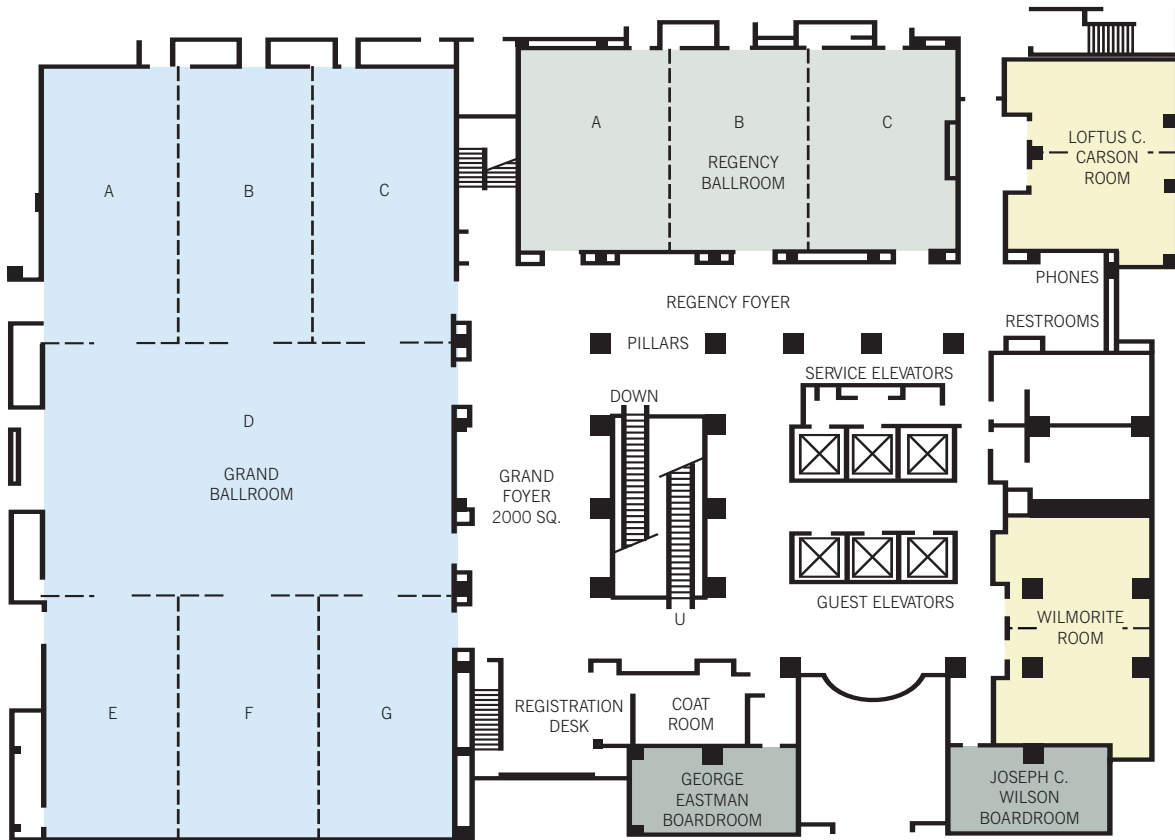

Hyatt Regency Rochester

DIRECTIONS

Directions from the Greater Rochester International Airport (10 minutes): Take 390 North to 490 East to Exit 13-Plymouth Avenue West. Turn right onto Plymouth. At second traffic light turn left onto Main Street. Proceed through 4 traffic lights. Hotel is on right.

SECOND FLOOR

♻️ ENTIRE FLOOR COMPLETELY WHEELCHAIR ACCESSIBLE INCLUDING PHONES, DRINKING FOUNTAINS AND RESTROOMS